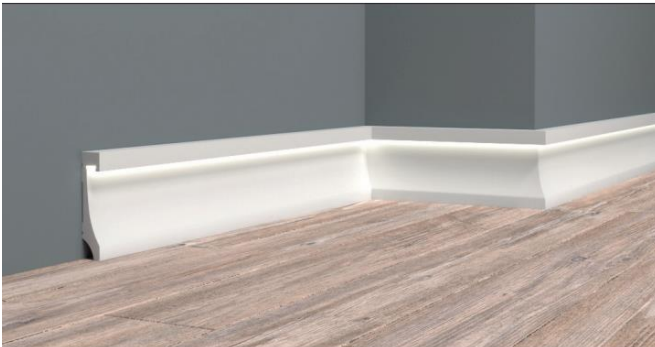

004-1

DECOPOLYMER

2400mm x 110mm x 22mm